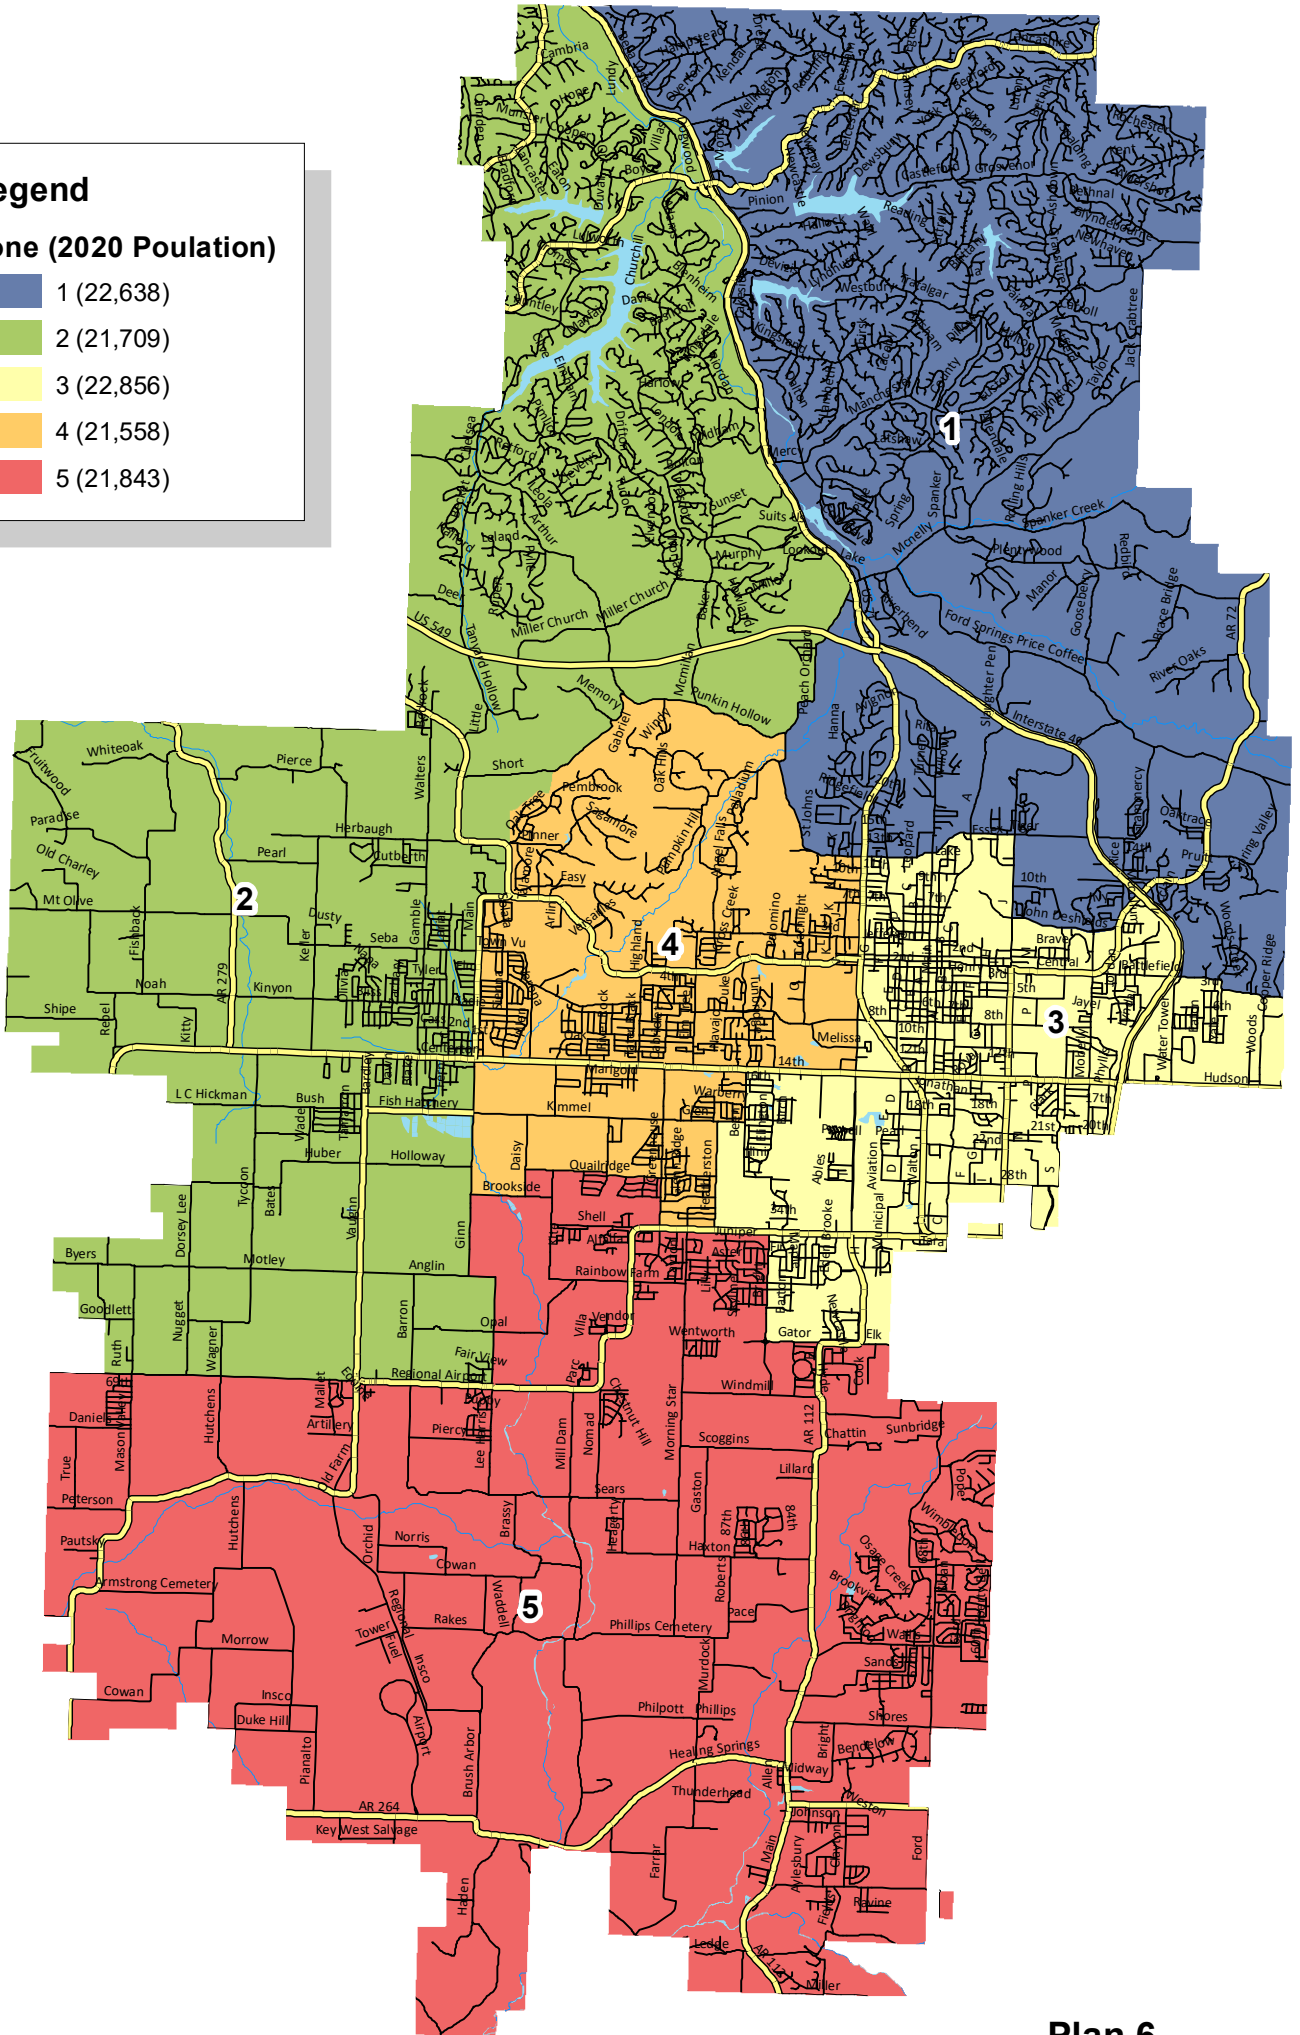

# BENTONVILLE SCHOOL DISTRICT AND ZONES -2021

## Legend

### Zone (2020 Poulation)

- 1 (22,638)
- 2 (21,709)
- 3 (22,856)
- 4 (21,558)
- 5 (21,843)

Plan 6